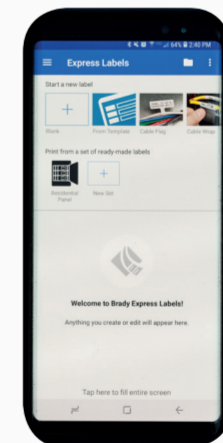

# BradyPrinter M611

MOBILE LABEL PRINTER

## Join the evolution of smarter identification

**1** Die-cut, continuous & custom labels up to 50.80 mm wide

**2** Auto Cutter

**3** USB cord and USB ports 2.0 (types A & B)

**4** 73 x 55 mm colour touchscreen display

**9**

Automatic label formatting with smart-cell technology

**10**

## 2 YEAR WARRANTY

Brady Workstation Express Labels App

Self-lams

Sleeves

Flags

Tags

Wrap-around labels

Your Trusted Identification Companion, All Day, Every Day, for Years to Come!