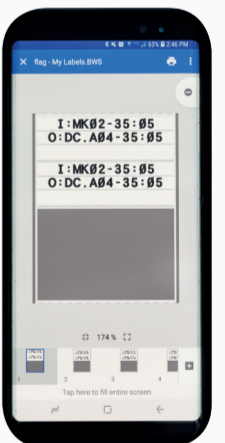

BradyPrinter M611

MOBILE LABEL PRINTER

Join the evolution of smarter identification

1 Die-cut, continuous & custom labels up to 50.80 mm wide

2 Auto Cutter

3 USB cord and USB ports 2.0 (types A & B)

4 73 x 55 mm colour touchscreen display

5 Wi-Fi and Bluetooth

6 Easy material loading with bulk-size roll option

Rechargeable Li-Ion internal battery and AC power (included)

7

Crisp print with 300 dpi print head

8

Rugged rubber bumpers

9

Automatic label formatting with smart-cell technology

10

2 YEAR WARRANTY

Brady Workstation Express Labels App

Self-lams

Your Trusted Identification Companion, All Day, Every Day, for Years to Come!