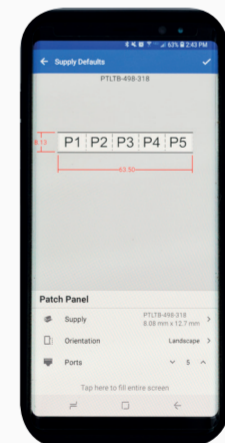

BradyPrinter M611

MOBILE LABEL PRINTER

Join the evolution of smarter identification

1 Die-cut, continuous & custom labels up to 50.80 mm wide

2 Auto Cutter

3 USB cord and USB ports 2.0 (types A & B)

4 73 x 55 mm colour touchscreen display

5 Wi-Fi and Bluetooth

6 Easy material loading with bulk-size roll option

Rechargeable Li-Ion internal battery and AC power (included)

7

Crisp print with 300 dpi print head

8

Rugged rubber bumpers

9

Automatic label formatting with smart-cell technology

10

2 YEAR WARRANTY

Brady Workstation Express Labels App

Self-lams

Your Trusted Identification Companion, All Day, Every Day, for Years to Come!