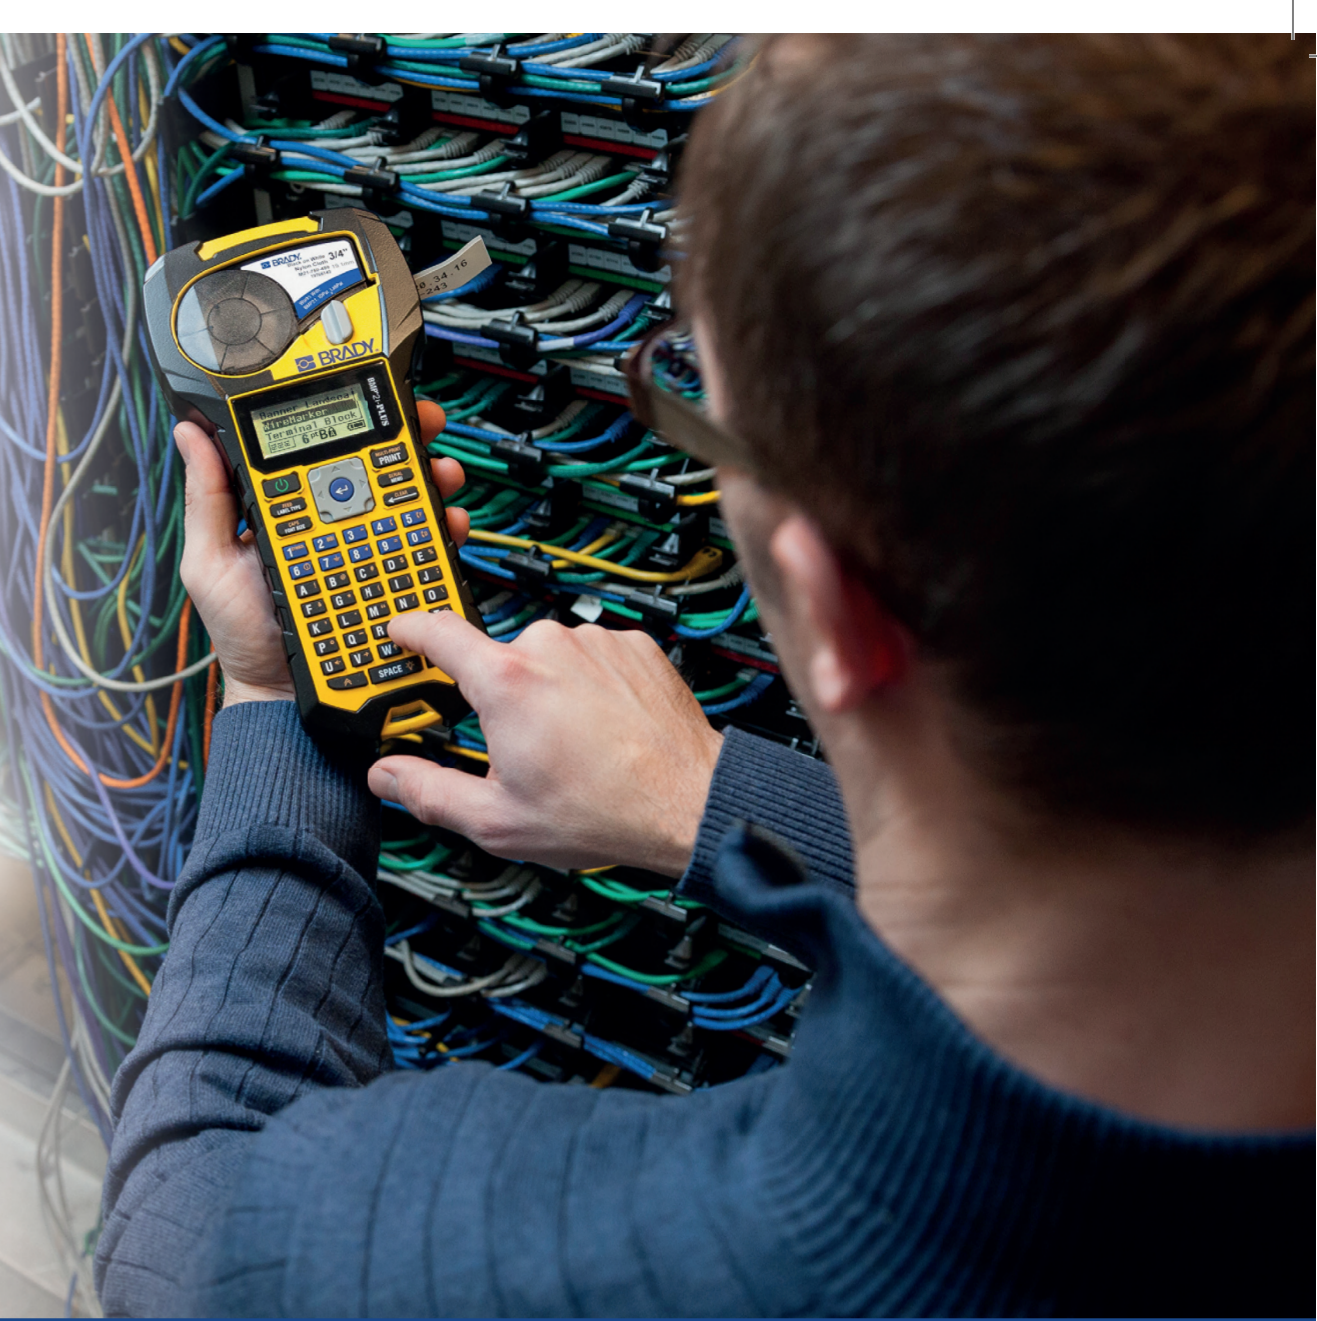

BMP™ 21-PLUS

LABEL PRINTER

Tough on the Outside. Smart on the Inside.

1 Drop-Lock-and-Print Cartridges

2 Molded Rubber Bumpers

3 Backlit Display

4 Rechargeable Li-ION or (6) AA Batteries

5 Supports linear & 2D bar codes such as Code 39, Code 128, Datamatrix, QR-codes etc.

6 191 symbols for Electric, Datacomm, Smart Home & Safety

Continuous Label Supplies

7

6 mm to 19.05 mm Label Widths

8

9 Label Materials, 70 Total Parts

9

Automatic Label Formatting for Wire Wraps, Terminal Blocks, Patch Panels and More

10

Label Grabber - Holds Label After Cutting

11

2 YEAR WARRANTY

Tough and Smart Come Together in the BMP21-PLUS and the Materials it Prints On!