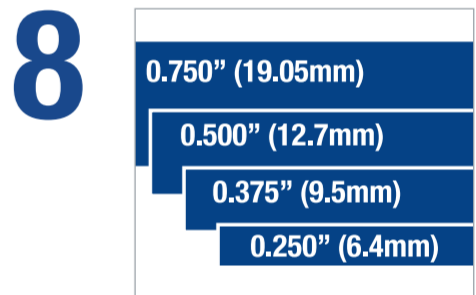

6 191 symbols for Electric, Datacomm, Smart Home & Safety

Continuous Label Supplies

7

6 mm to 19.05 mm Label Widths

8

9 Label Materials, 70 Total Parts

9

Automatic Label Formatting for Wire Wraps, Terminal Blocks, Patch Panels and More