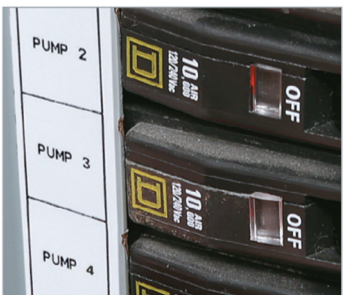

BMP™ 21-PLUS

LABEL PRINTER

Tough on the Outside. Smart on the Inside.

1 Drop-Lock-and-Print Cartridges

2 Molded Rubber Bumpers

3 Backlit Display

4 Rechargeable Li-ION or (6) AA Batteries

5 Supports linear & 2D bar codes such as Code 39, Code 128, Datamatrix, QR-codes etc.

6 191 symbols for Electric, Datacomm, Smart Home & Safety

Continuous Label Supplies

7

6 mm to 19.05 mm Label Widths

8

9 Label Materials, 70 Total Parts

9

Automatic Label Formatting for Wire Wraps, Terminal Blocks, Patch Panels and More

10

Label Grabber - Holds Label After Cutting

11

2 YEAR WARRANTY

Tough and Smart Come Together in the BMP21-PLUS and the Materials it Prints On!