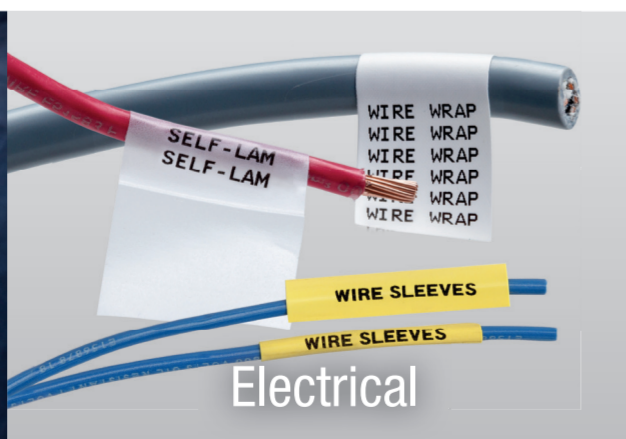

BMP™ 21-PLUS

LABEL PRINTER

Tough on the Outside. Smart on the Inside.

1 Drop-Lock-and-Print Cartridges

2 Molded Rubber Bumpers

3 Backlit Display

4 Rechargeable Li-ION or (6) AA Batteries

5 Supports linear & 2D bar codes such as Code 39, Code 128, Datamatrix, QR-codes etc.

10

Label Grabber - Holds Label After Cutting

11

2 YEAR WARRANTY

Tough and Smart Come Together in the BMP21-PLUS and the Materials it Prints On!